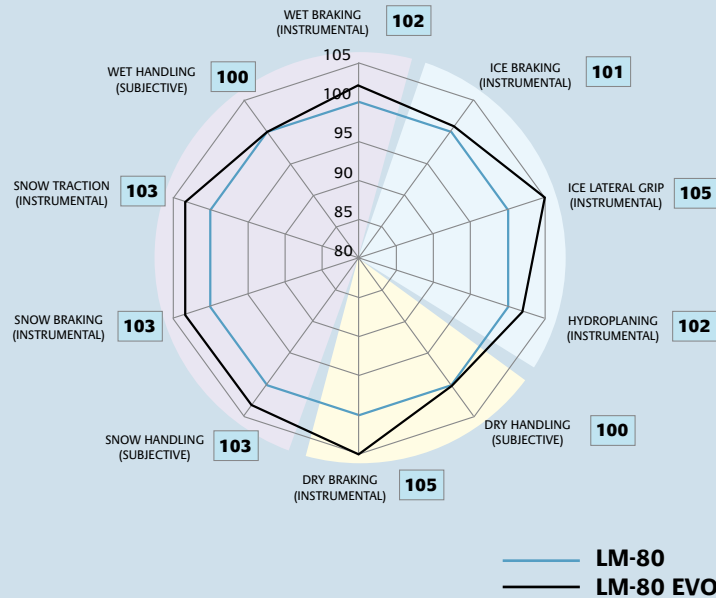

High-volume transversal grooves clear water and slush from the contact patch for **superior wet grip** without compromising on dry performance.

## Positioning & features

- Top class winter lamellen tyre for wide range of SUV models
- One profile matching compact and high-performance SUV's winter requirements
- Improved wet and dry handling versus predecessor (LM-80) which receive numerous appraisals from third party magazine test results
- Superior wet and grip without compromising on dry performances