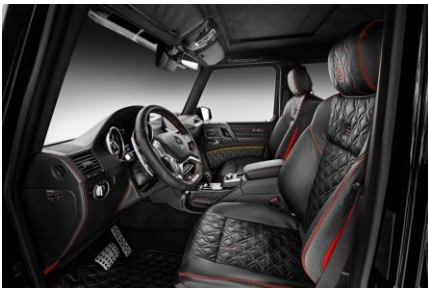

BRABUS®

PRESS PHOTOS

BRABUS refines the Mercedes G 500 4x4²

For editorial use only:

High-resolution BRABUS images are available for free download at:

www.brabus-mediaclub.de

Name: Med220

Password: YXJP345