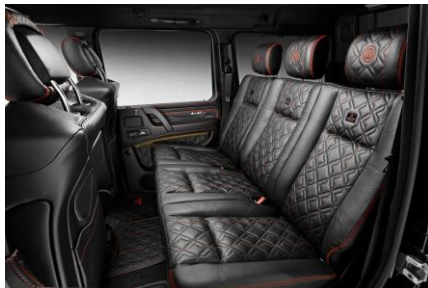

BRABUS®

PRESS PHOTOS

BRABUS refines the Mercedes G 500 4x4²

For editorial use only:

High-resolution BRABUS images are available for free download at:

www.brabus-mediaclub.de

Name: Med220

Password: YXJP345