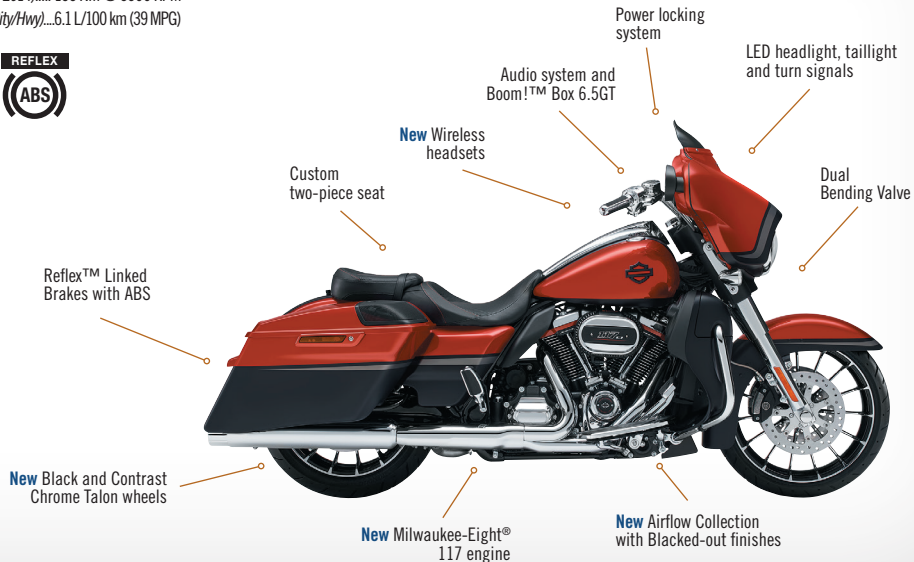

DIMENSIONS

Overall Length.....	2435 mm
Overall Width.....	960 mm
Seat Height.....	695 mm
Ground Clearance.....	130 mm
Lean Angle (right/left).....	32°/31°
Wheelbase.....	1625 mm
Wheel Size Front.....	19-inch, 483 mm
Wheel Size Rear.....	18-inch, 457 mm
Fuel Capacity.....	22.7 L
Running Weight.....	398 kg
GVWR.....	617 kg

POWERTRAIN

Engine.....	Milwaukee-Eight® 117 engine
Displacement.....	1923 cc/117 cu. in.
Transmission.....	6-Speed Cruise Drive®
Torque (EC 134/2014).....	166 Nm @ 3500 RPM
Fuel Economy (City/Hwy).....	6.1 L/100 km (39 MPG)

CVO™ STREET GLIDE®

FLHXSE

CVO™ STREET GLIDE® COLOUR OPTIONS

Most chrome and brighter finishes

Orange Lava and
Black Denim

Strong performance look
with blacked-out powertrain,
exhaust and front end

Dark Alloy and
Black Denim

Model shown in domestic configuration

Blacked out and very de-saturated
paint finish with minimal graphics

Gunship Gray

Model shown in domestic configuration