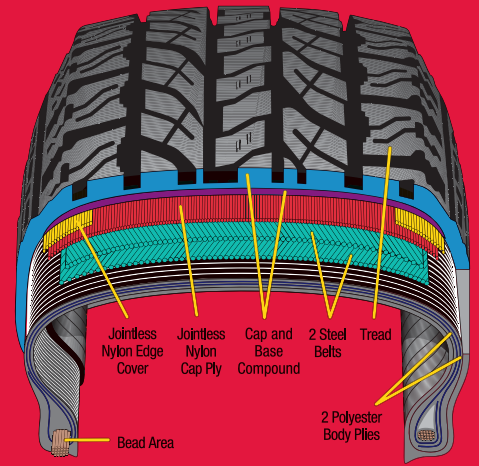

GEOLANDAR A/T-S® all-terrain tires have an aggressive design that'll make today's trucks or SUVs stand tall. But the real beauty lies deeper. With features ranging from Multi-Stepped Grooves to Dual Interlocking Pyramid Sipes, every Geolandar A/T-S packs the absolute latest in technology to deliver long, even treadwear. Featuring an extensive size line-up, the Geolandar A/T-S, and its powerful on/off-road performance, can be experienced across a broad range of applications.

ROUNDED-EDGE TREAD BLOCKS

Softens the contact between individual tread blocks and the ground to combat uneven tire wear and reduce noise.

NEW COMPOUND TECHNOLOGY

Contributes to long, even wear through the integration of silica molecules.

DUAL INTERLOCKING PYRAMID SIPES

Maintain tread block rigidity for improved tire wear and excellent all-weather traction.

MULTI-STEPPED GROOVES

Increase surface area of the tread to increase traction in dirt or loose gravel while simultaneously reducing tread squirm for enhanced on-road capabilities.

LARGE TREAD BLOCKS

Mean more stability at highway speeds and enhanced handling with less noise.

AGGRESSIVE SIDEWALL PROTECTORS

Fight off sidewall cuts and abrasions, and increase off-road bite.

STAGGERED CENTER BLOCKS

Create more biting edges, which improve off-road performance.

FIVE PITCH VARIATION

Helps reduce pattern noise by varying the size and shape of the tread blocks.